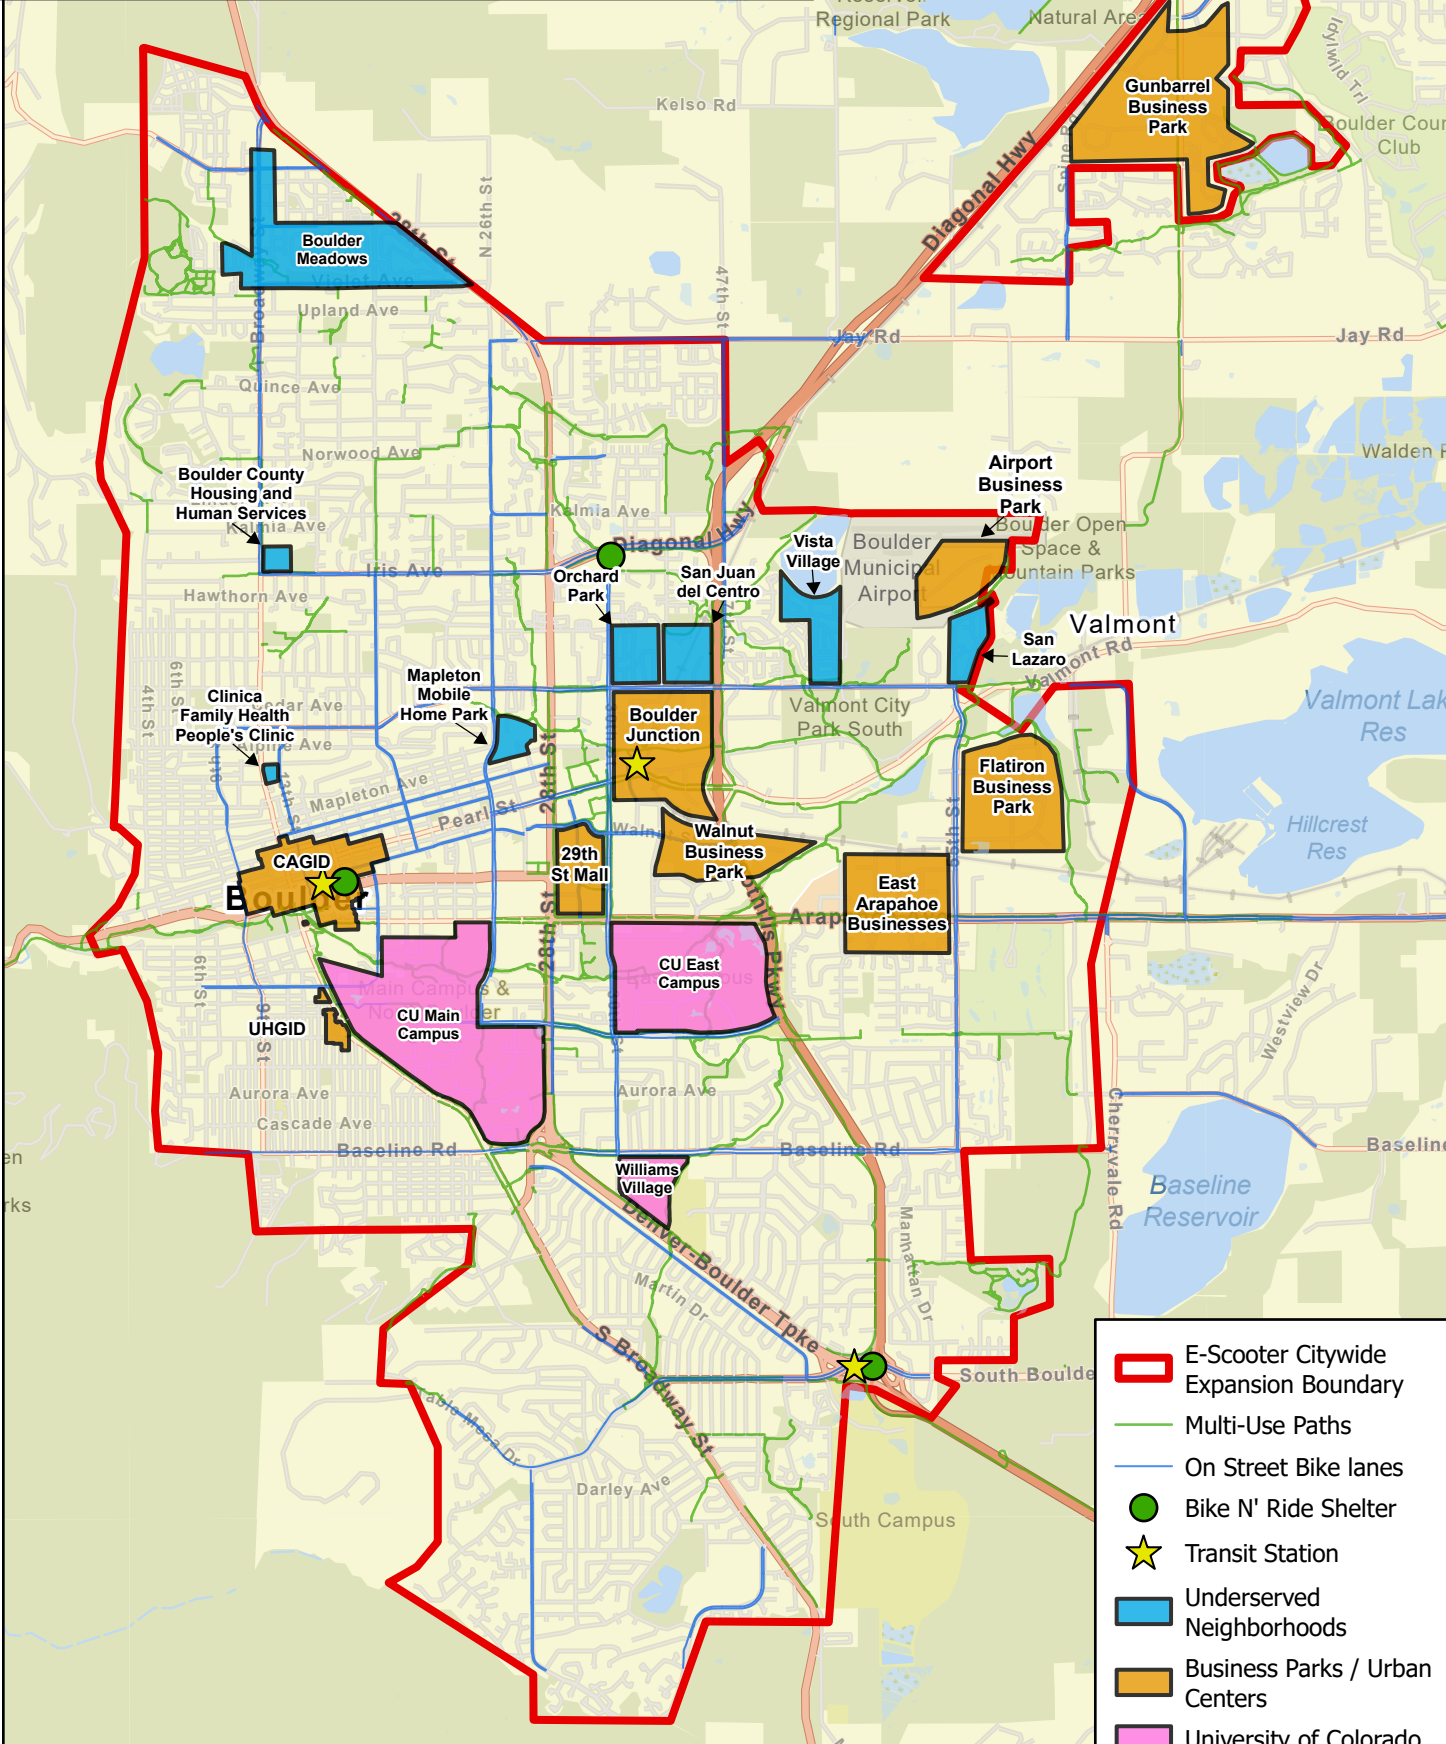

E-Scooter Citywide Expansion Boundaries

-  E-Scooter Citywide Expansion Boundary
-  Multi-Use Paths
-  On Street Bike lanes
-  Bike N' Ride Shelter
-  Transit Station
-  Underserved Neighborhoods
-  Business Parks / Urban Centers
-  University of Colorado