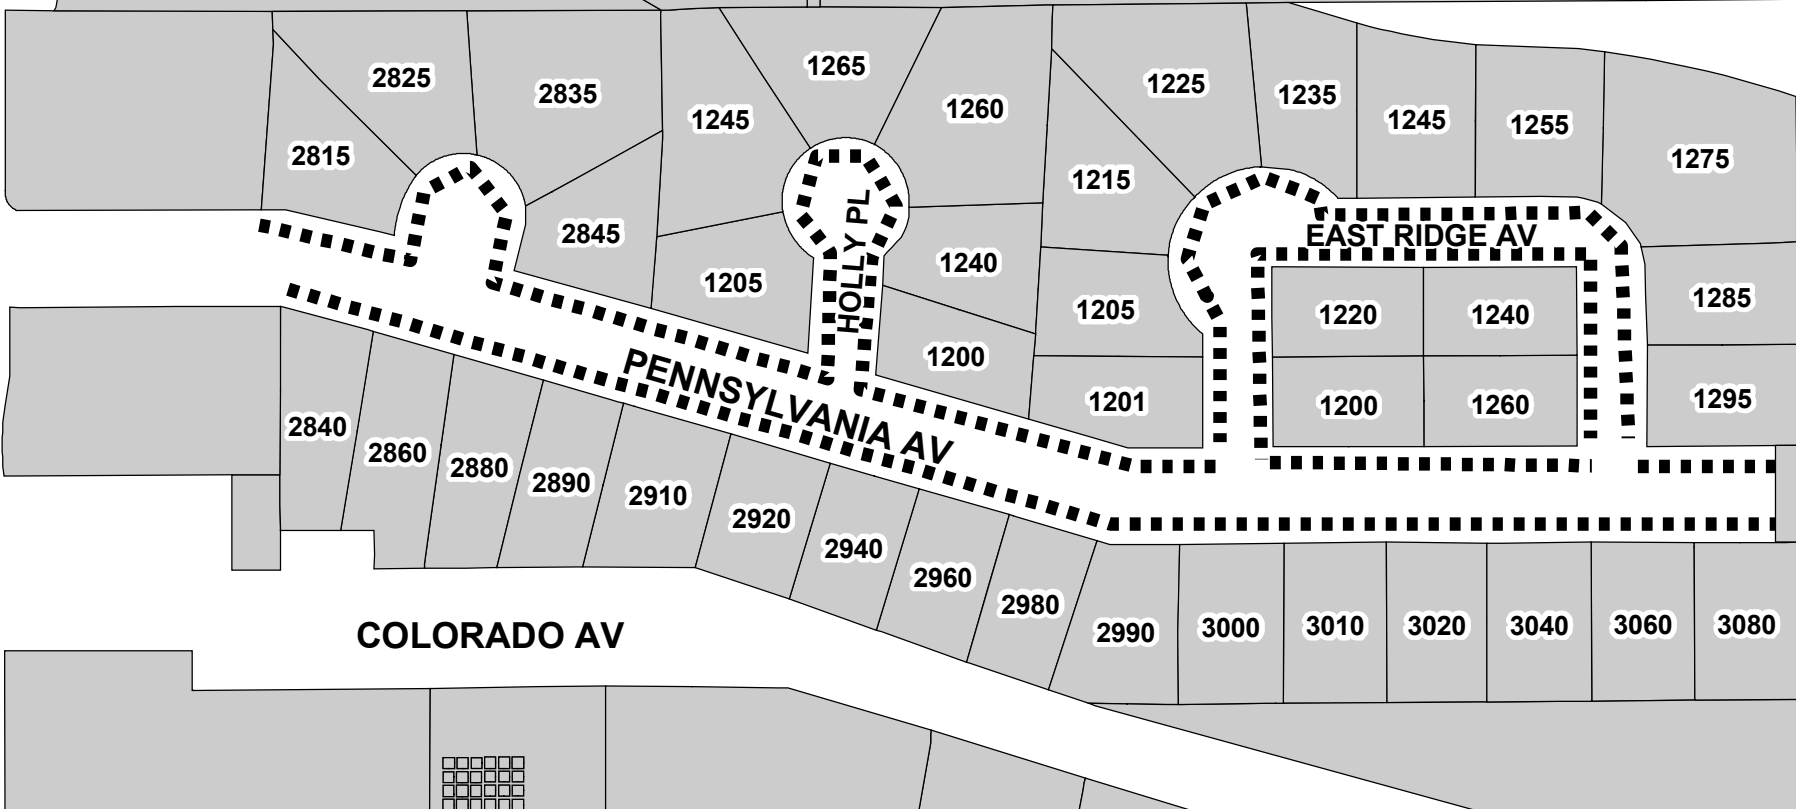

28TH STREET FRONTAGE RD

30TH ST

COLORADO AV

Legend

■■■■ East Ridge / Pennsylvania Ave NPP Zone

*NPP hours Monday - Friday
9am-5pm / 2 hour max limit without a permit*

East Ridge / Pennsylvania Ave
Neighborhood Parking Permit (NPP) Zone

1 inch equals 138 feet

08.25.08