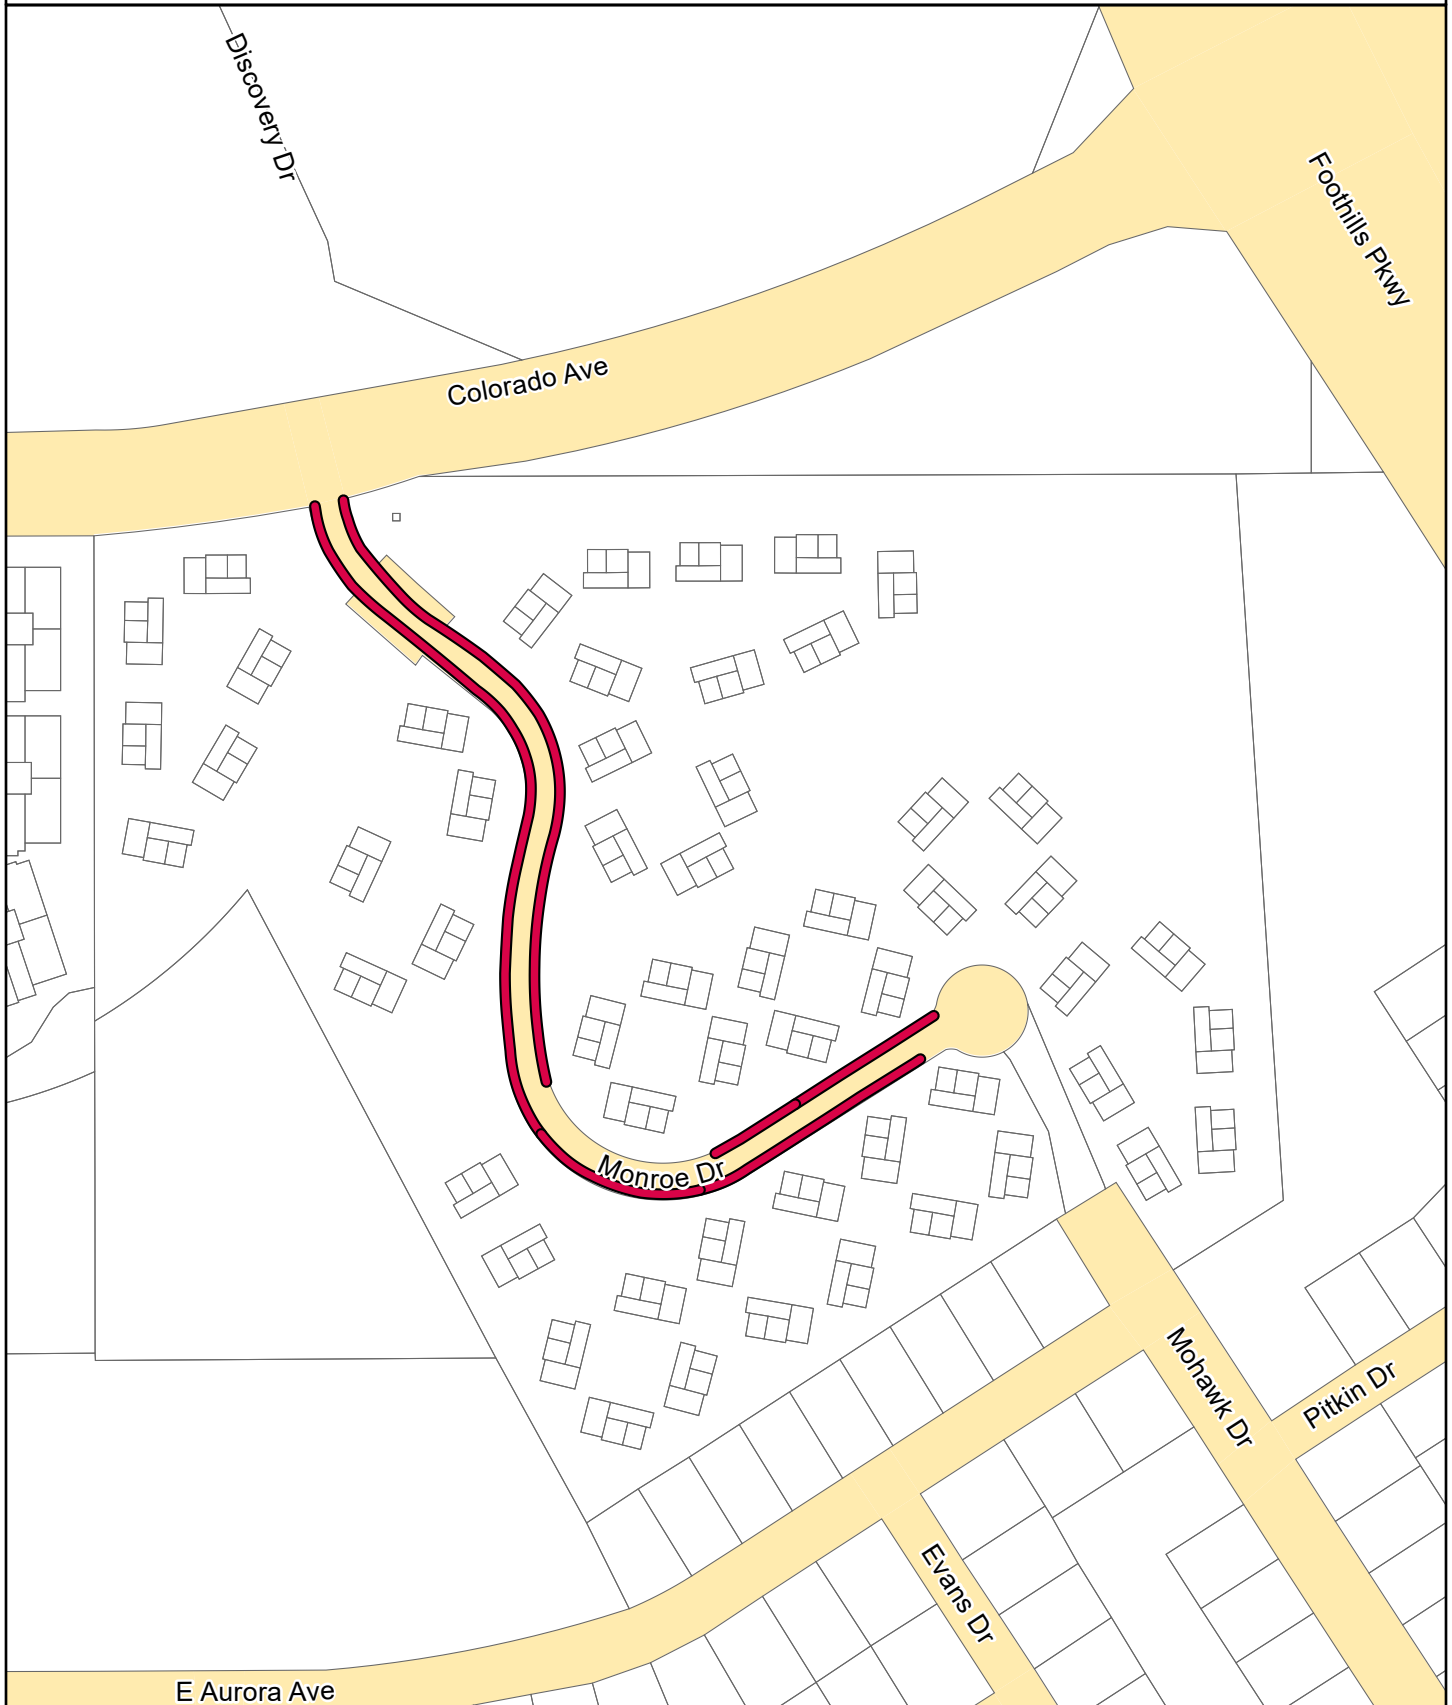

Park East Square Neighborhood Parking Permit (NPP) Zone

 Park East Square NPP Zone

NPP Hours of operation
Monday - Friday, 9 am - 5 pm;
3 hour maximum without a permit.

1 inch = 2,500 feet