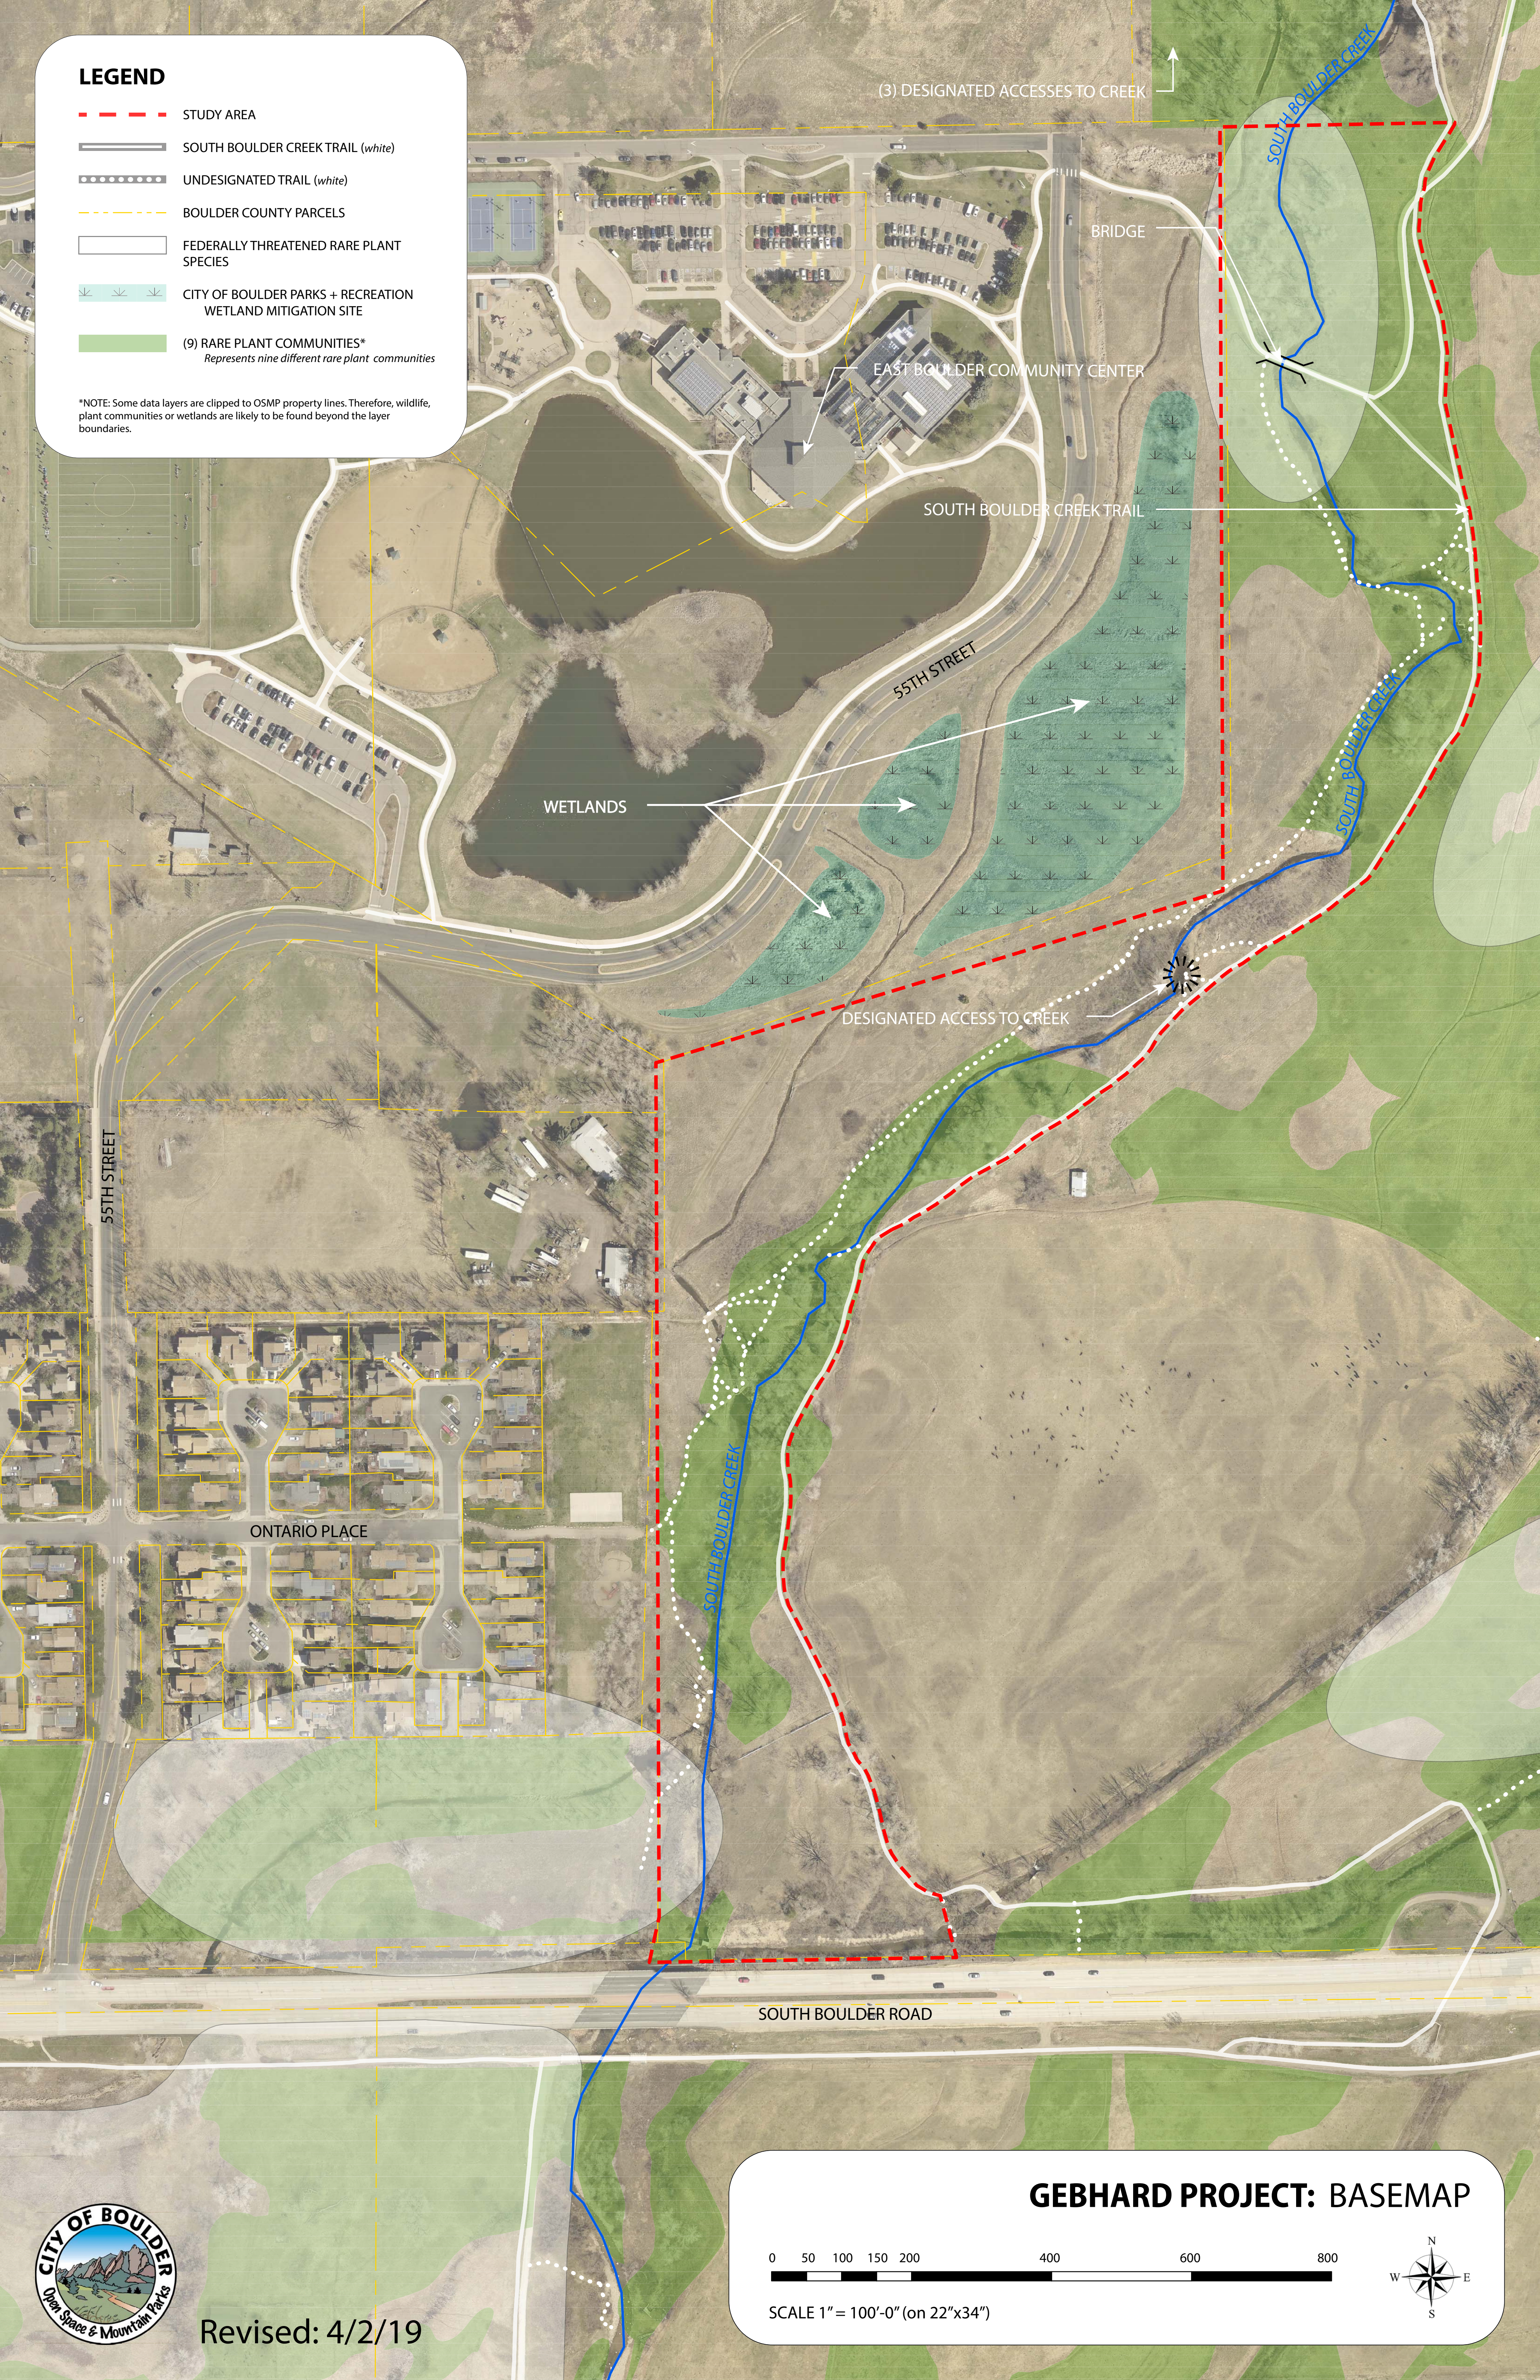

LEGEND

- - - STUDY AREA
- SOUTH BOULDER CREEK TRAIL (white)
- UNDESIGNATED TRAIL (white)
- BOULDER COUNTY PARCELS
- FEDERALLY THREATENED RARE PLANT SPECIES
- < CITY OF BOULDER PARKS + RECREATION WETLAND MITIGATION SITE
- (9) RARE PLANT COMMUNITIES*
Represents nine different rare plant communities

*NOTE: Some data layers are clipped to OSMP property lines. Therefore, wildlife, plant communities or wetlands are likely to be found beyond the layer boundaries.

Revised: 4/2/19

GEBHARD PROJECT: BASEMAP

SCALE 1" = 100'-0" (on 22"x34")