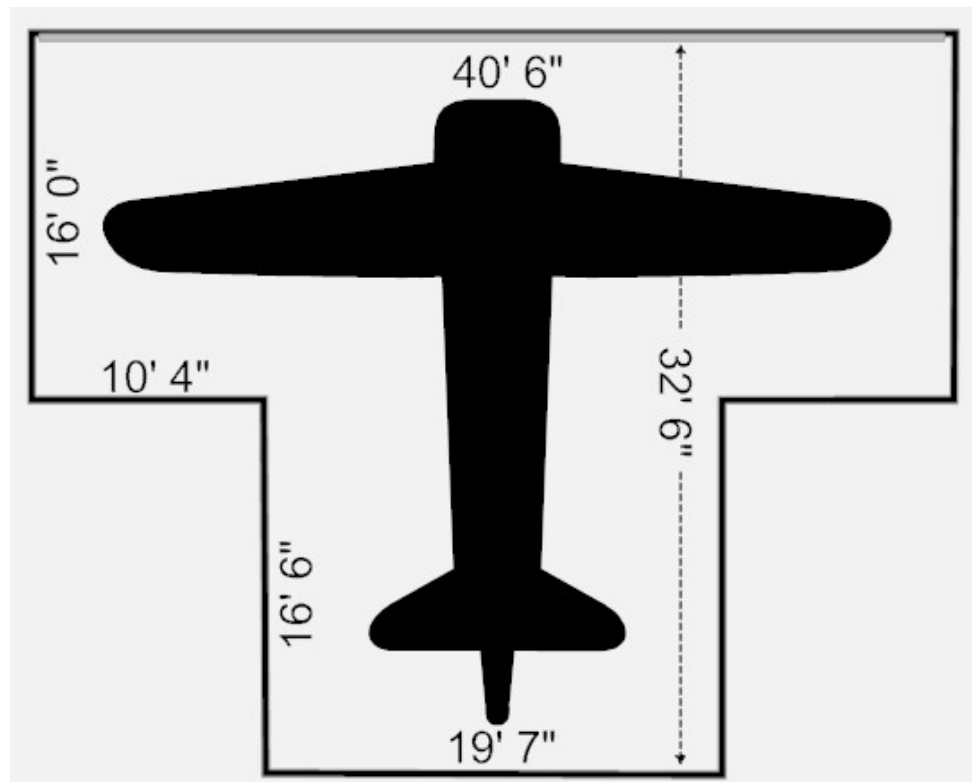

BOULDER MUNICIPAL AIRPORT

Group 1 T-Hangar

Dimensions reflect "usable" space. Actual length may differ slightly.

BOULDER MUNICIPAL AIRPORT

Group 1 T-Hangar Corner Unit

Dimensions reflect "usable" space. Actual length may differ slightly.

BOULDER MUNICIPAL AIRPORT

Group 2 T-Hangar

Dimensions reflect "usable" space. Actual length may differ slightly.

BOULDER MUNICIPAL AIRPORT

Group 3 T-Hangar

Dimensions reflect "usable" space. Actual length may differ slightly.

BOULDER MUNICIPAL AIRPORT

Group 3 T-Hangar

Dimensions reflect "usable" space. Actual length may differ slightly.