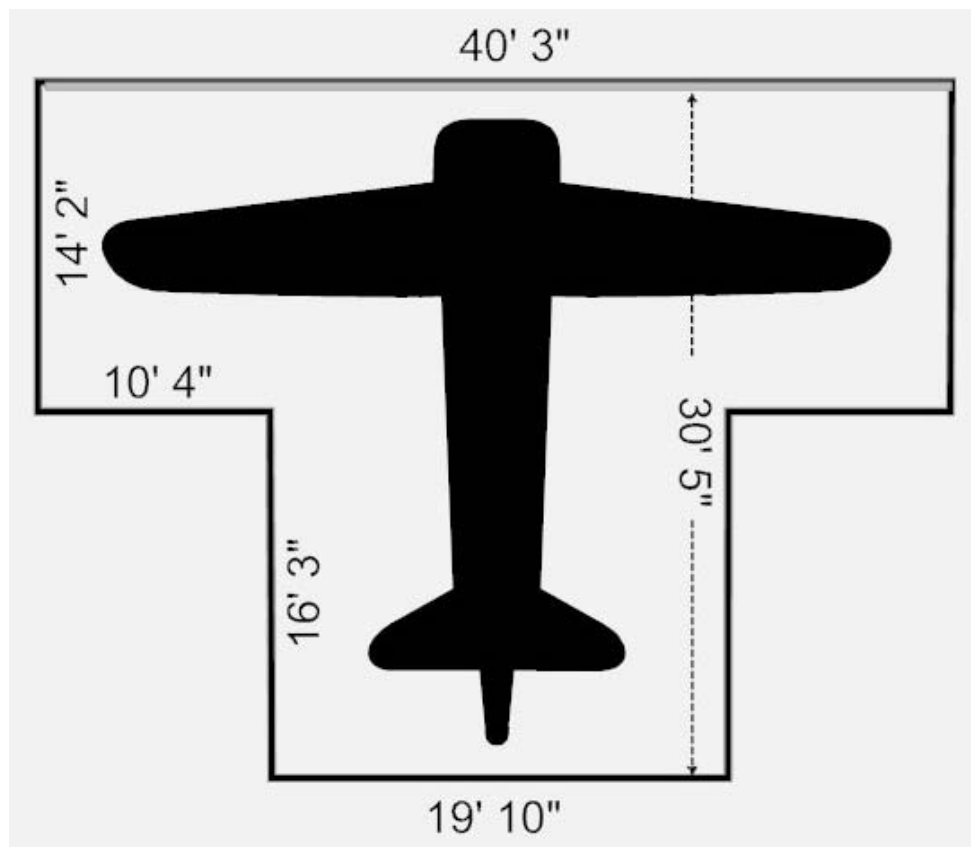

BOULDER MUNICIPAL AIRPORT

Group 1 T-Hangar

Dimensions reflect "usable" space. Actual length may differ slightly.

BOULDER MUNICIPAL AIRPORT

Group 1 T-Hangar Corner Unit

Dimensions reflect "usable" space. Actual length may differ slightly.

BOULDER MUNICIPAL AIRPORT

Group 2 T-Hangar

Dimensions reflect "usable" space. Actual length may differ slightly.

BOULDER MUNICIPAL AIRPORT

Group 3 T-Hangar

Dimensions reflect "usable" space. Actual length may differ slightly.

BOULDER MUNICIPAL AIRPORT

Group 3 T-Hangar

Dimensions reflect "usable" space. Actual length may differ slightly.