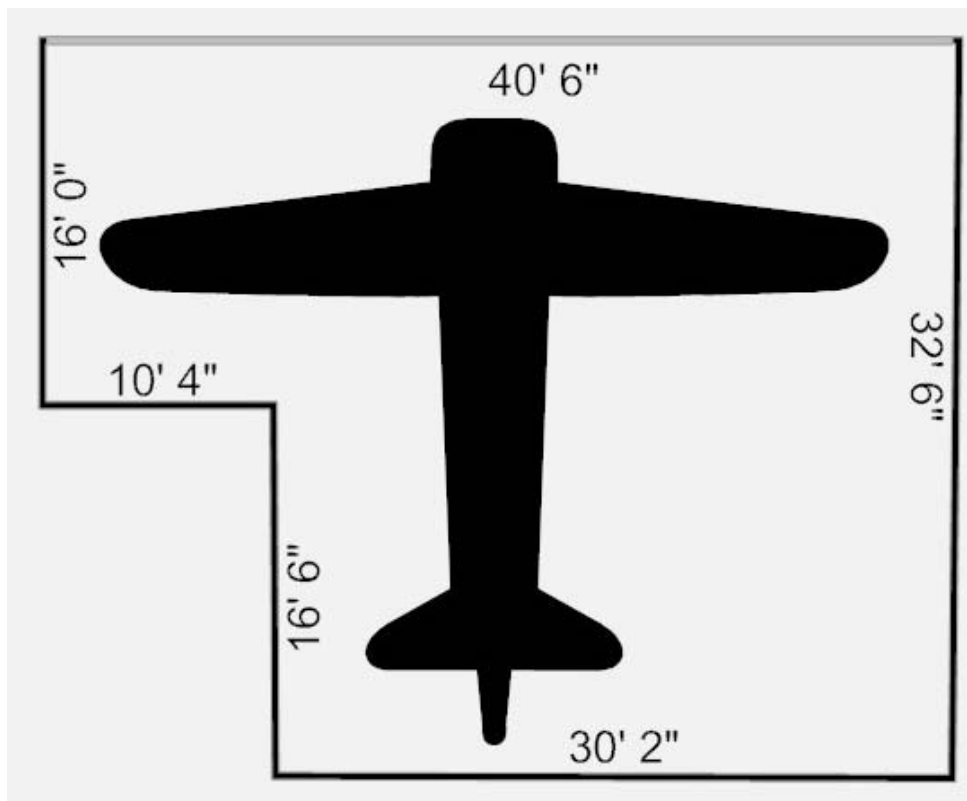

BOULDER MUNICIPAL AIRPORT

Group 1 T-Hangar

Dimensions reflect "usable" space. Actual length may differ slightly.

BOULDER MUNICIPAL AIRPORT

Group 1 T-Hangar Corner Unit

Dimensions reflect "usable" space. Actual length may differ slightly.

BOULDER MUNICIPAL AIRPORT

Group 2 T-Hangar

Dimensions reflect "usable" space. Actual length may differ slightly.

BOULDER MUNICIPAL AIRPORT

Group 3 T-Hangar

Dimensions reflect "usable" space. Actual length may differ slightly.

BOULDER MUNICIPAL AIRPORT

Group 3 T-Hangar

Dimensions reflect "usable" space. Actual length may differ slightly.