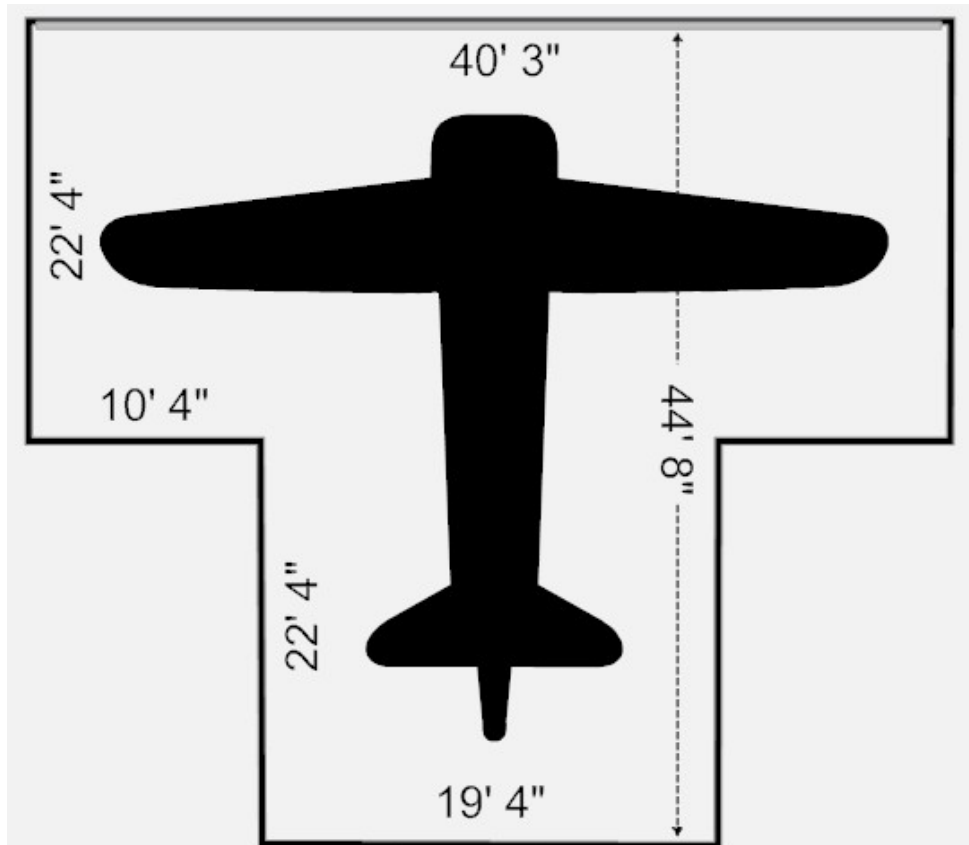

BOULDER MUNICIPAL AIRPORT

Group 1 T-Hangar

Dimensions reflect "usable" space. Actual length may differ slightly.

BOULDER MUNICIPAL AIRPORT

Group 1 T-Hangar Corner Unit

Dimensions reflect "usable" space. Actual length may differ slightly.

BOULDER MUNICIPAL AIRPORT

Group 2 T-Hangar

Dimensions reflect "usable" space. Actual length may differ slightly.

BOULDER MUNICIPAL AIRPORT

Group 3 T-Hangar

Dimensions reflect "usable" space. Actual length may differ slightly.

BOULDER MUNICIPAL AIRPORT

Group 3 T-Hangar

Dimensions reflect "usable" space. Actual length may differ slightly.