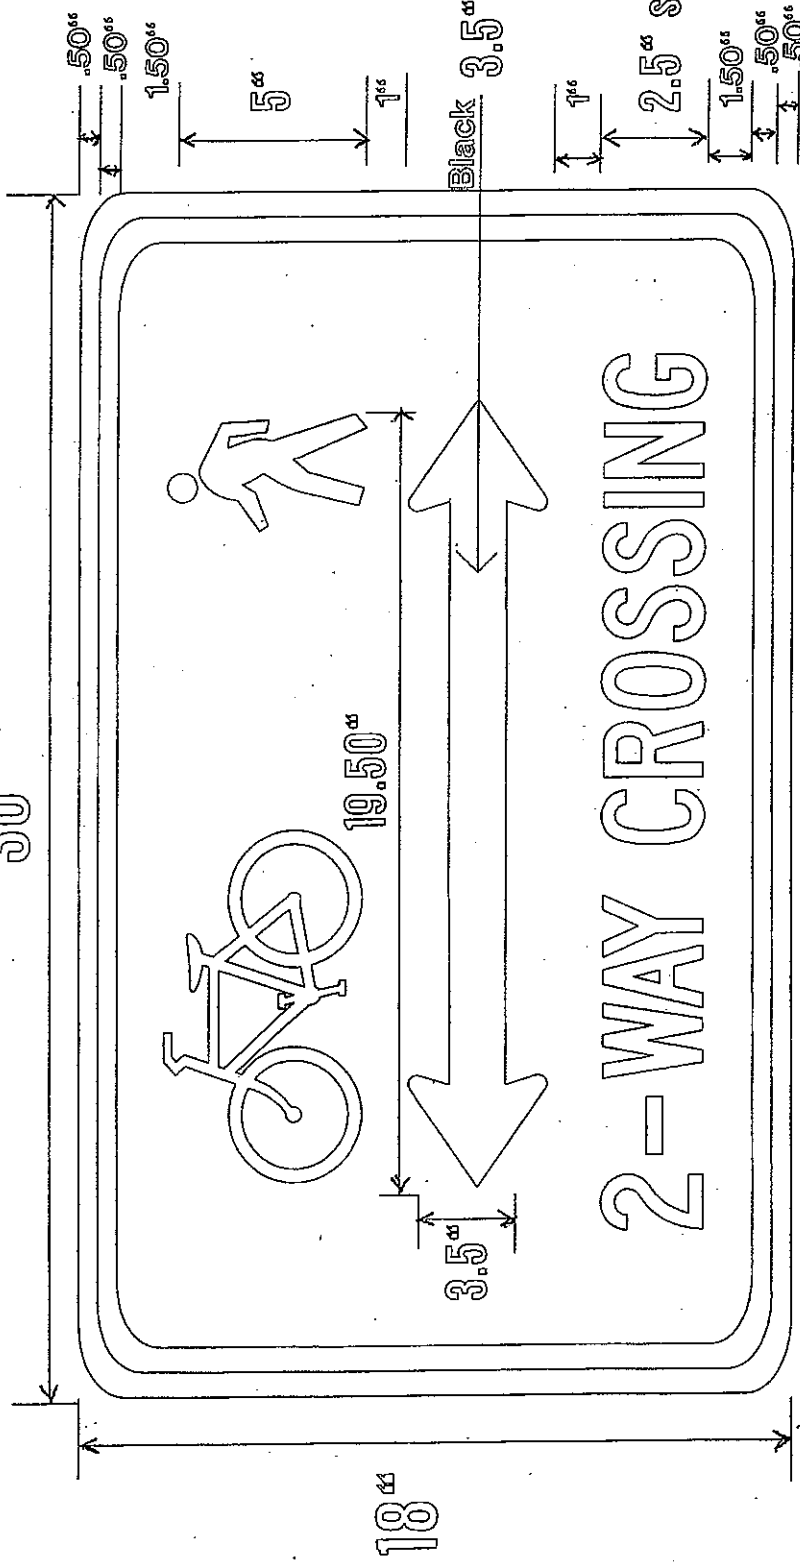

30"

FLUORESCENT YELLOW GREEN VIP SHEETING.

WITH BLACK COPY AND BORDER.

BORDER IS .50", INSET IS .50"

With Black Arrow

With drill pattern 1.5" from top

and 1.5" from bottom

W-TWC