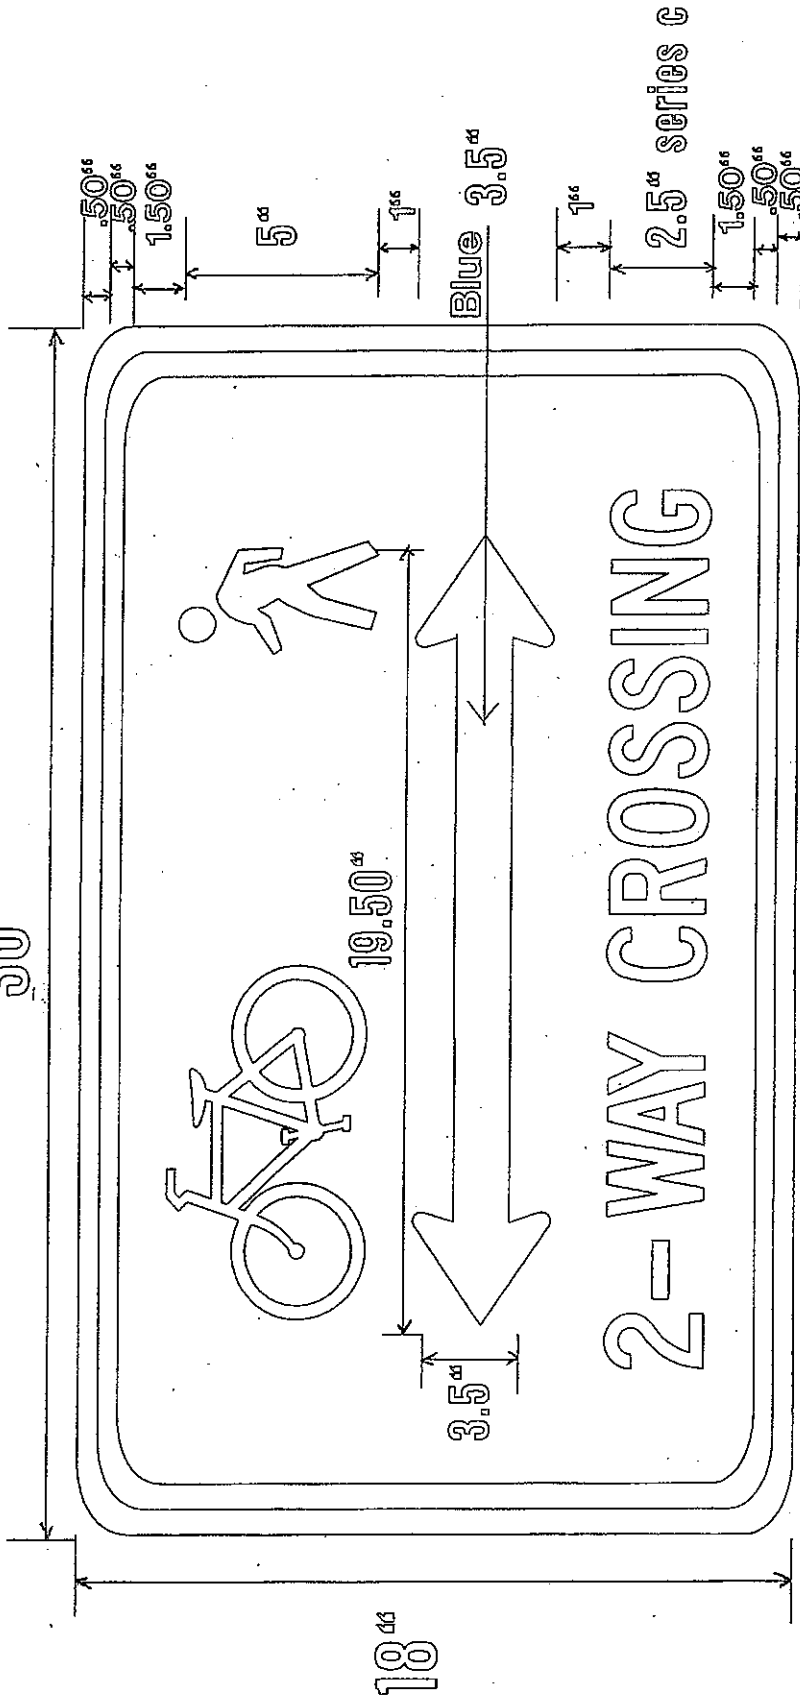

30"

18"

Blue 3.5"

2-WAY CROSSING

FLUORESCENT YELLOW GREEN VIP SHEETING.

WITH BLACK COPY AND BORDER.

BORDER IS .50", INSET IS .50"

With Blue Arrow

With drill pattern 1.5" from top

and 1.5" from bottom

W-TWC Blue Stripe

2.5" series C